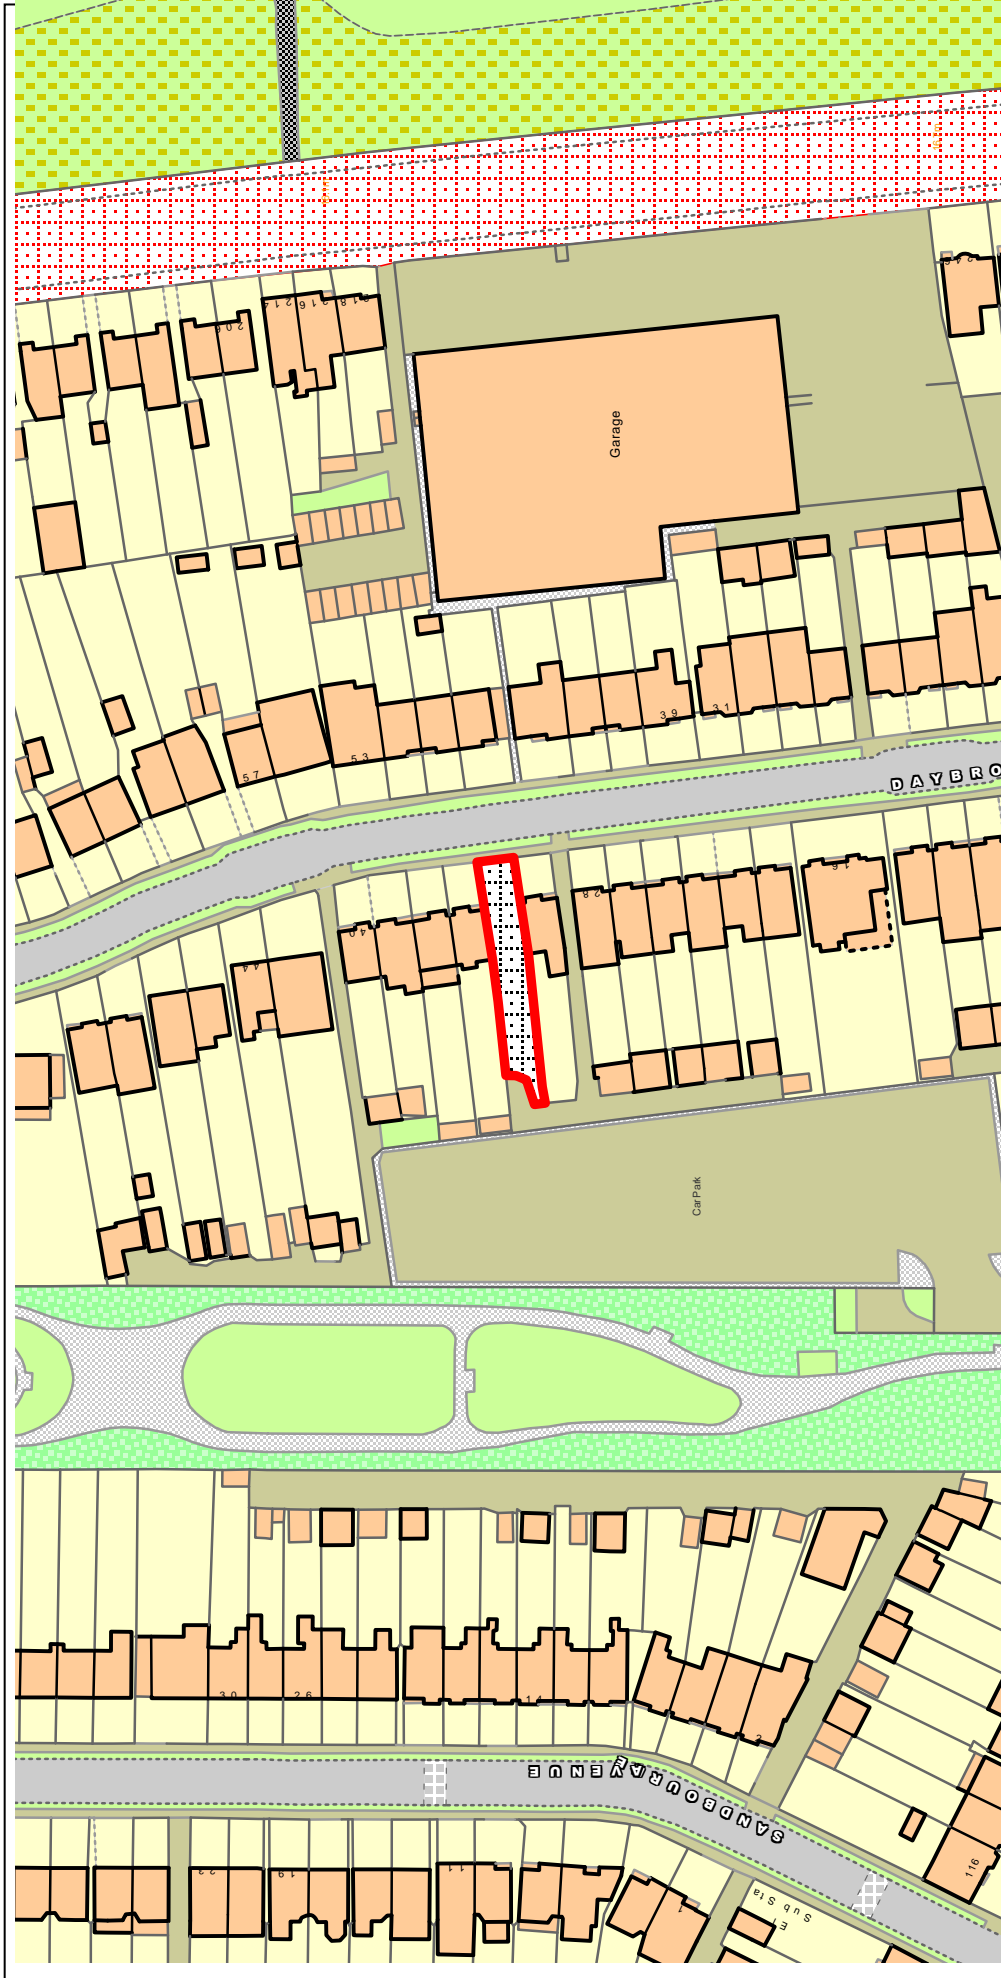

NORTHGATE SE GIS Print Template

Text Details 32 Daybrook Road, Merton Park, SW19 3DH

This material has been reproduced from Ordnance Survey digital map data with the permission of the controller of Her Majesty's Stationery Office, © Crown Copyright.